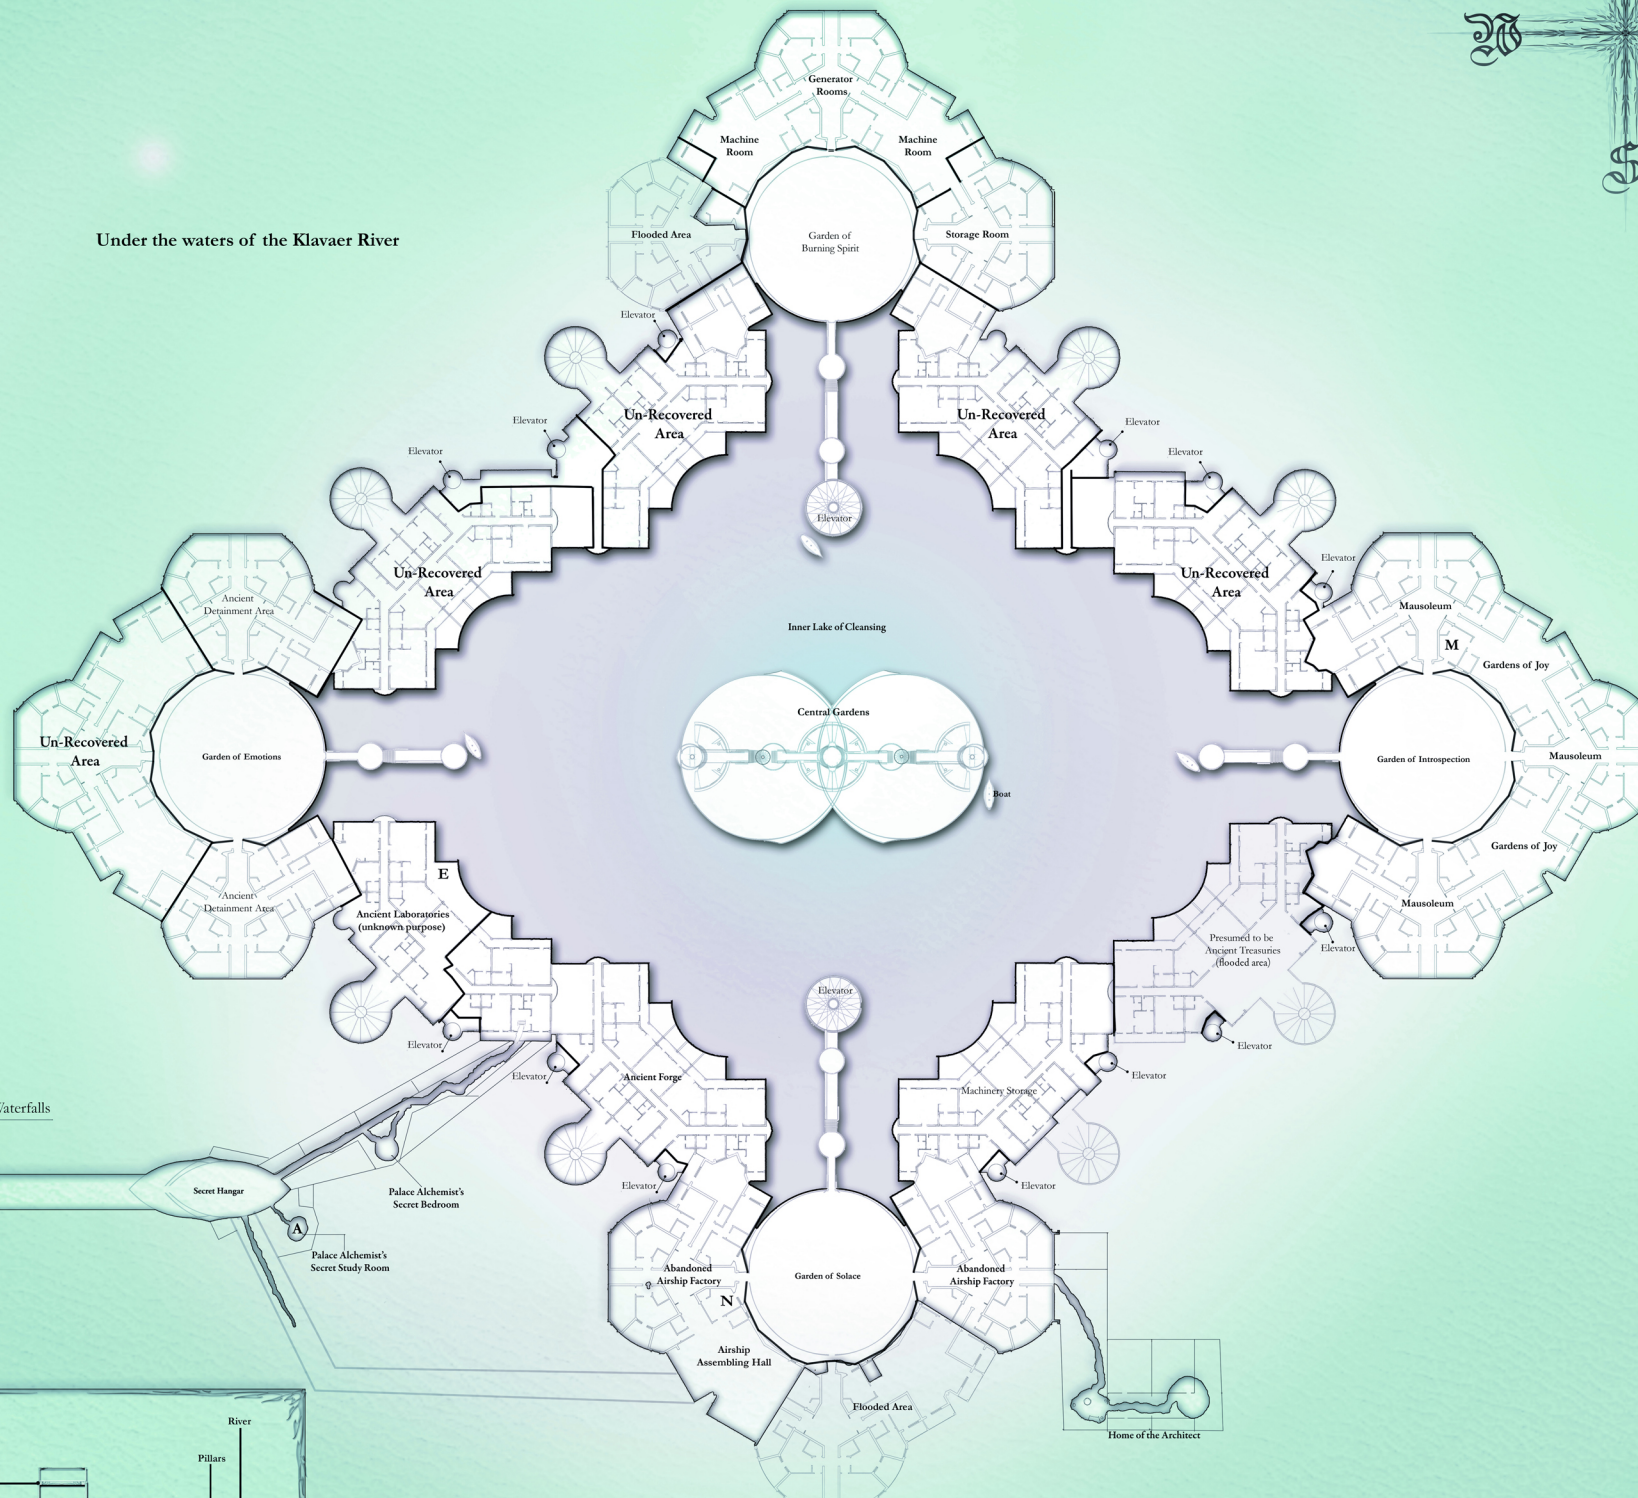

BASEMENT

- Security level 1
- Security level 2
- Security level 3
- Security level 4

Under the waters of the Klavaer River

100 M